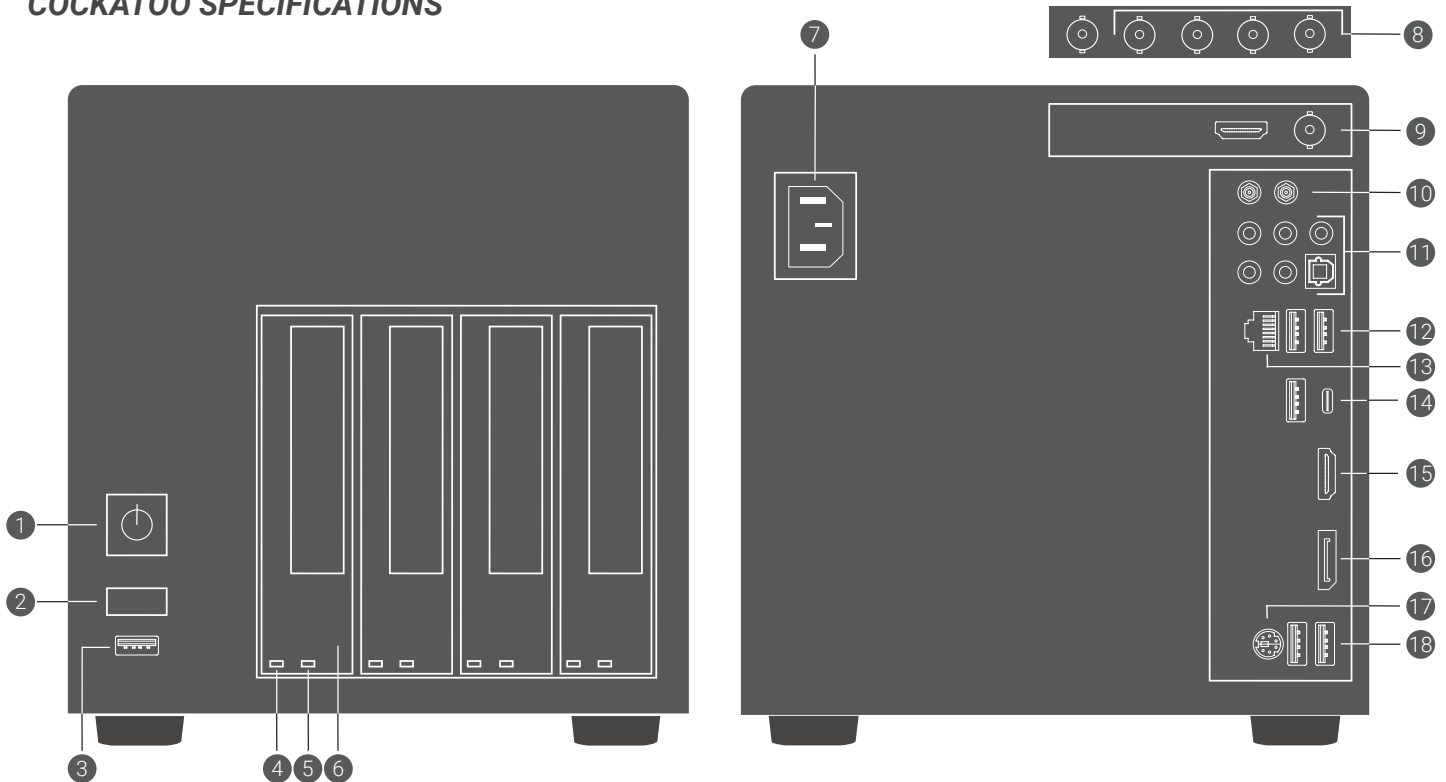

COCKATOO SPECIFICATIONS

Item #	Description	Item #	Description
1	Power Button	5	HDD Power Led
2	Reset Button	6	HDD Tray
3	USB 2.0 Port	7	AC Power Input
4	HDD Activity Led	8	4 SDI Input Option

Item #	Description	Item #	Description
9	1 SDI or 1 HDMI	14	USB 3.1-C port
10	Wi-Fi Jacks	15	HDMI output
11	7.1 CH HD Audio	16	DP output
12	USB 3.1 ports	17	PS/2 port
13	1GE port	18	USB 2.0 ports

Display Outputs	HDMI 2.0 and DisplayPort 1.2
Connectivity	Gigabit LAN 10/100/1000 Mb/s 802.11ac 1733Mbps dual band wireless + Bluetooth 5.0 3 x USB 3.1
Video IP Output	RTMP and NDI RTP or UDP (without recording)
OS	Windows 10 Pro 64 bit
Dimensions (HxWxD)	19.7 x 19.5 x 26.3 cm
Power Supply	AC 100–240V input 250 Watts output power