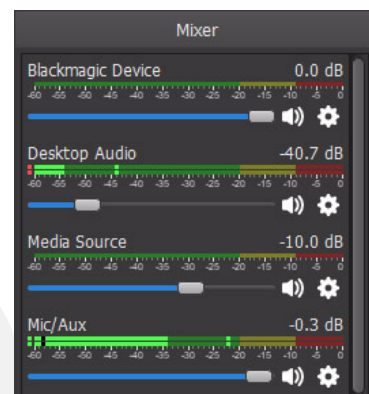

COCKATOO simplifies Live production with recording, streaming and a NAS system in one box
 COCKATOO is a portable workstation designed for live production and streaming. With up to four HD-SDI or just one HDMI, you can mix and switch different media sources for live streaming while recording the output on a powerful stor-

Scenes and Video Sources

Connect your favourite devices, from cameras to game consoles via the 3G-SDI or HDMI 2.0a input ports and mix window captures, images, browser windows and more.

Audio Mixer

Intuitive audio mixer with source filters such as noise gate, noise suppression, and gain.

Stream multiple live cameras while mixing in other media such as movies, images, text and sounds and include features such as transitions and chroma keys.

COCKATOO is ideal for broadcasting professional-looking live internet shows, online gaming, concerts, church services, corporate meetings, lectures and much more.