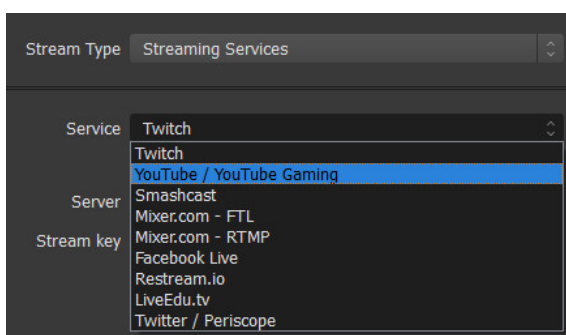

Scenes and Video Sources

Connect your favourite devices, from cameras to game consoles via the 3G-SDI or HDMI 2.0a input ports and mix window captures, images, browser windows and more.

Audio Mixer

Intuitive audio mixer with source filters such as noise gate, noise suppression, and gain.

Stream multiple live cameras while mixing in other media such as movies, images, text and sounds and include features such as transitions and chroma keys.

COCKATOO is ideal for broadcasting professional-looking live internet shows, online gaming, concerts, church services, corporate meetings, lectures and much more.