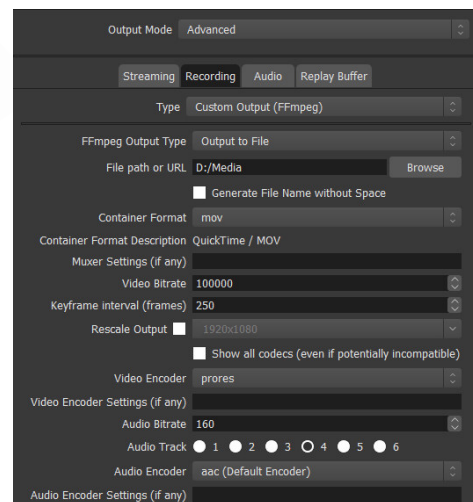

Multiple formats recording

Record the program to output to file formats in H.264 or ProRes among others.