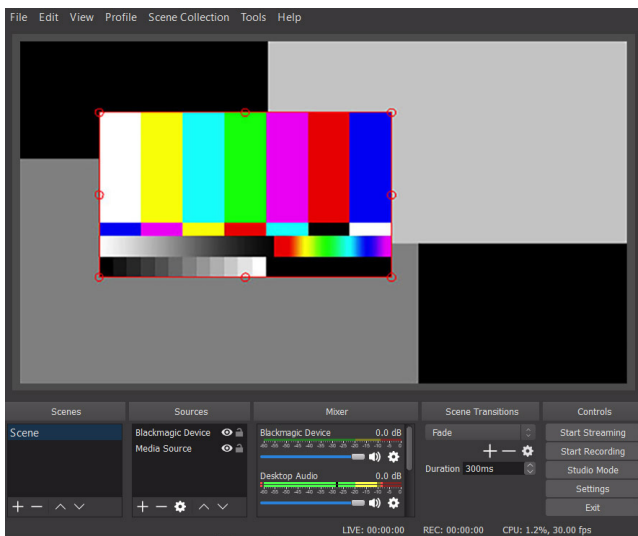

COCKATOO simplifies Live production with recording, streaming and a NAS system in one box
 COCKATOO is a portable workstation designed for live production and streaming. With up to four HD-SDI or just one HDMI, you can mix and switch different media sources for live streaming while recording the output on a powerful stor-

Scenes and Video Sources

Connect your favourite devices, from cameras to game consoles via the 3G-SDI or HDMI 2.0a input ports and mix window captures, images, browser windows and more.

Audio Mixer

Intuitive audio mixer with source filters such as noise gate, noise suppression, and gain.

Multiple formats recording

Record the program to output to file formats in H.264 or ProRes among others.

Live Streaming

Live stream and record your program output to YouTube, Facebook, Twitter, Wowza or any RTMP server.

Stream multiple live cameras while mixing in other media such as movies, images, text and sounds and include features such as transitions and chroma keys.

COCKATOO is ideal for broadcasting professional-looking live internet shows, online gaming, concerts, church services, corporate meetings, lectures and much more.